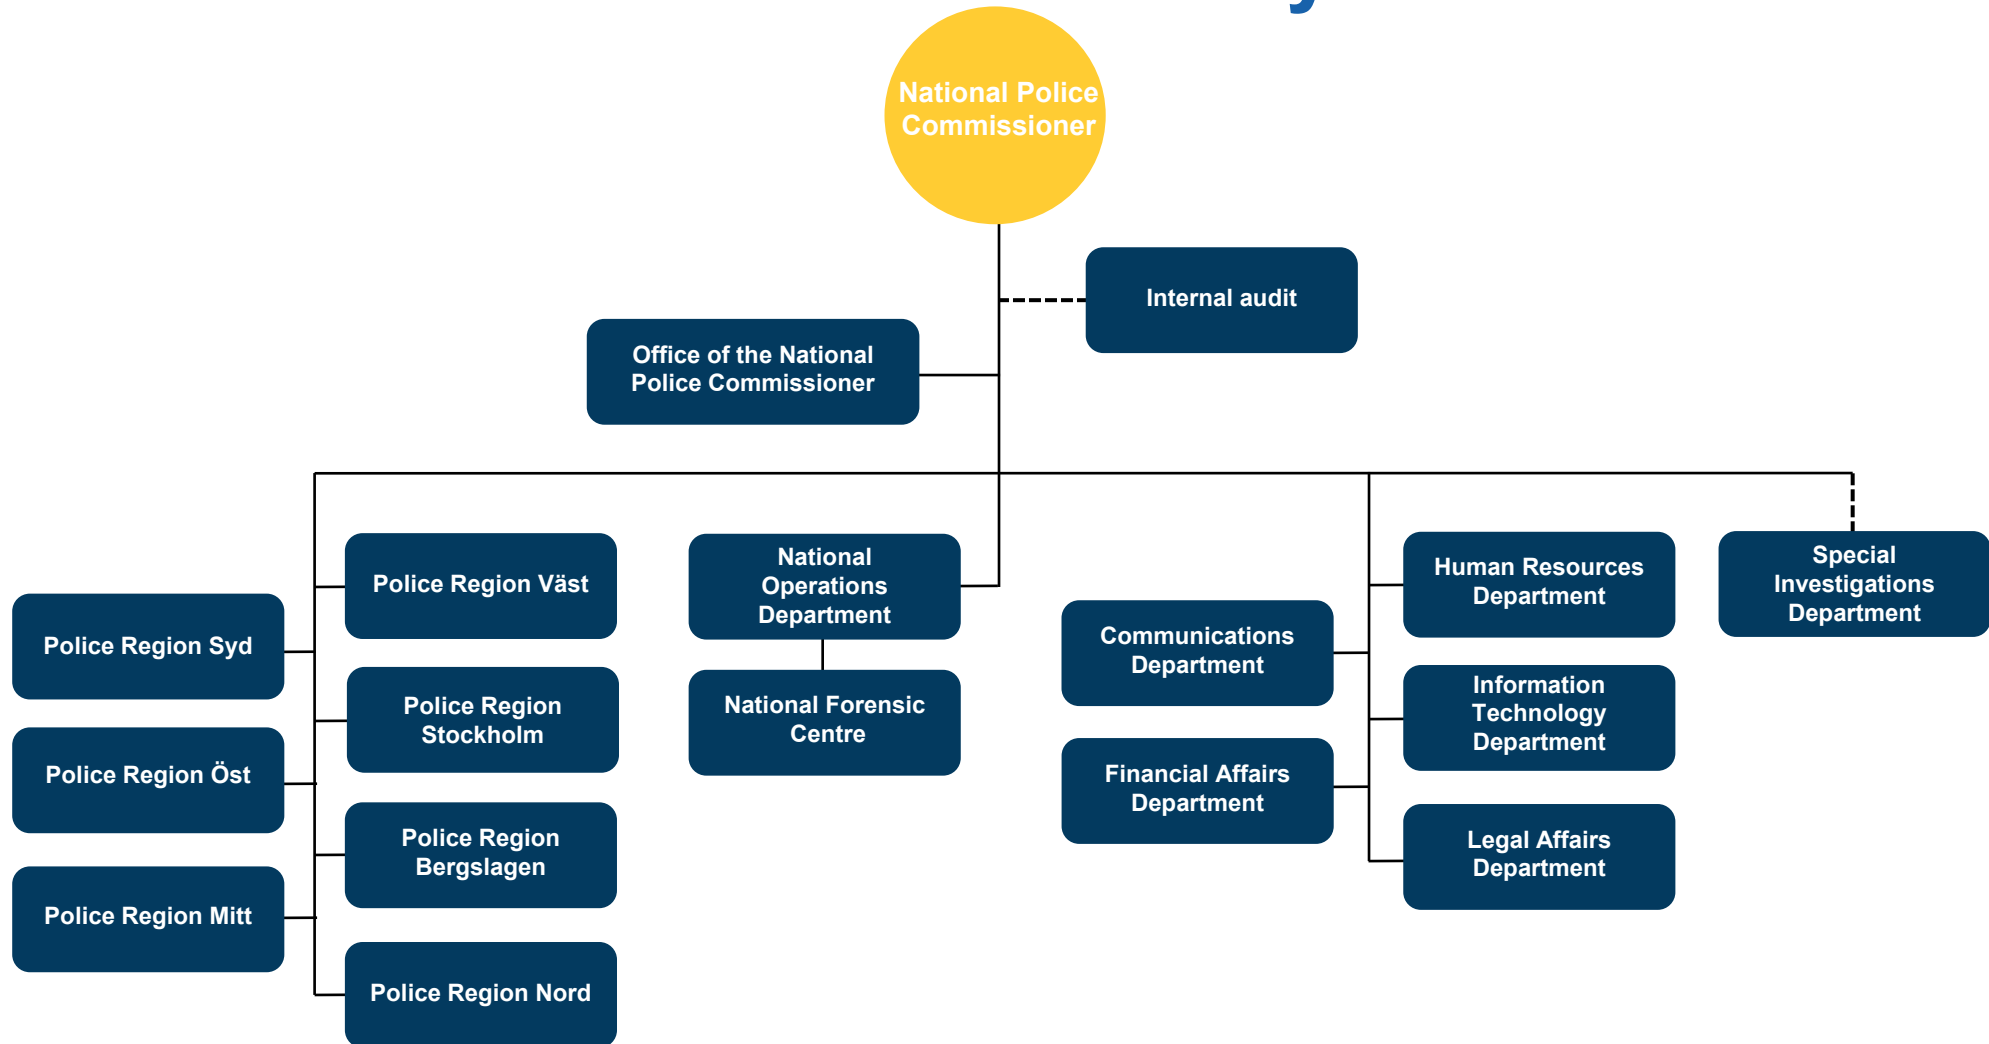

The Swedish Police Authority

The Swedish Police Authority comprises:

95 Local Police Districts

27 Police Districts

7 Police Regions (Syd, Väst, Öst, Stockholm, Mitt, Bergslagen, Nord)

1 National Operations Department (NOA)

1 National Forensic Centre (NFC)

5 National Departments (Human Resources, Information Technology, Financial Affairs, Communications, Legal Affairs)

The Office of the National Police Commissioner

1 Special Investigations Department

1 Internal audit Department

Polisen
