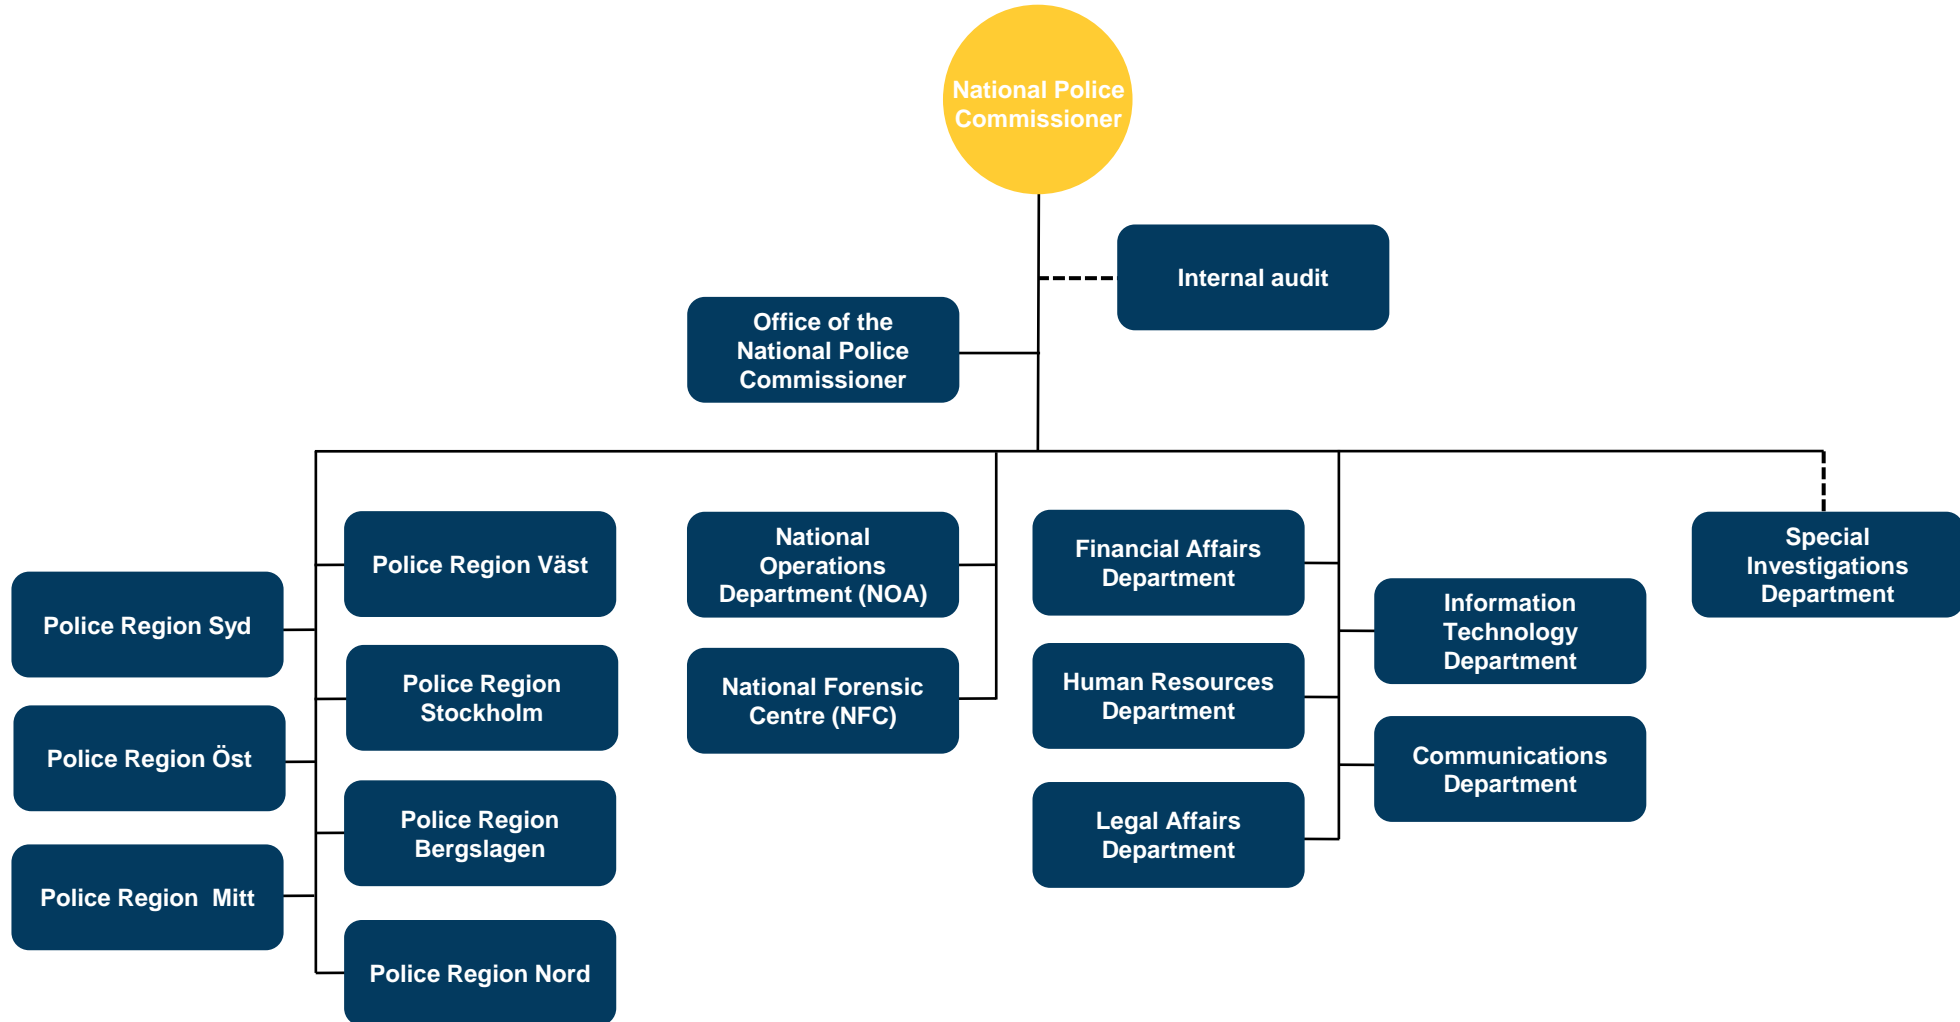

The Swedish Police Authority - organisation

- Management
- Core activity
- Monitoring and support

National Police Commissioner

Office of the National Police Commissioner

Internal audit

30 police districts (approximate number*)	Management
100 local police districts (approximate number*)	Management
1,030 Units Law enforcement/ Interventions and Investigations	Management
29,500 employees	

*The number is approximate, because organisational changes are carried out while the Swedish Police Authority is being established.