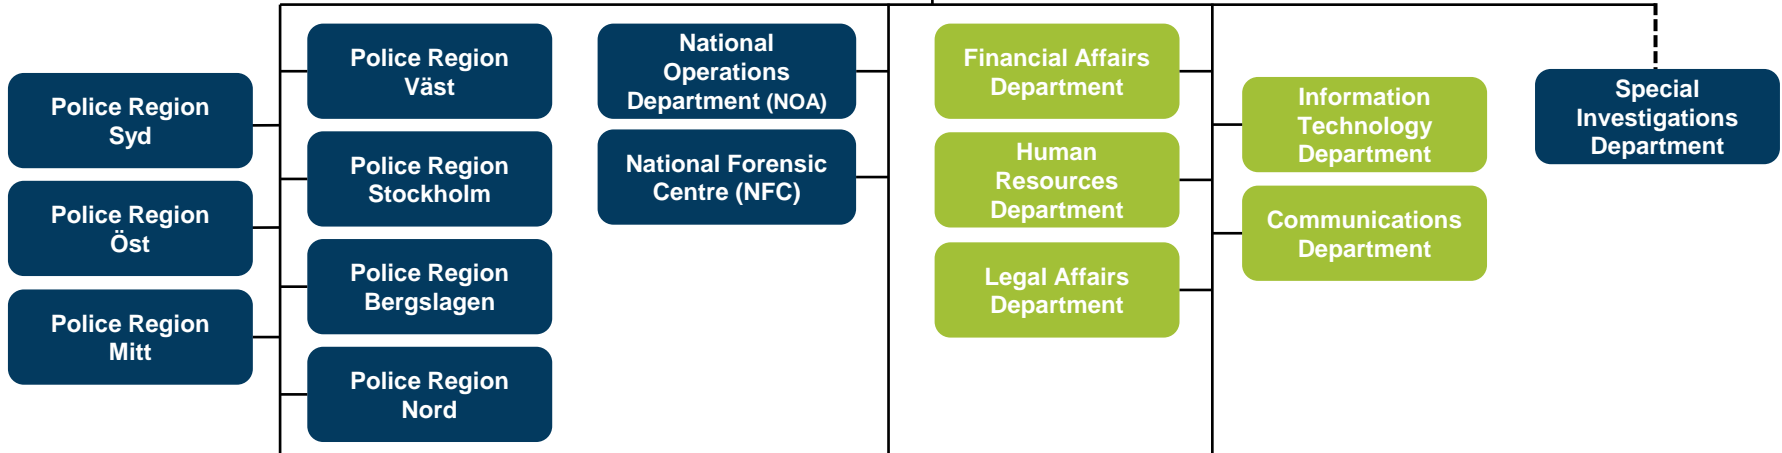

The Swedish Police Authority - organisation

- Management
- Core activity
- Monitoring and support

National Police Commissioner

Office of the National Police Commissioner

Internal audit

30 police districts (approximate number*)	Management
100 local police districts (approximate number*)	Management
1,030 Units Law enforcement/ Interventions and Investigations	Management
29,500 employees	

*The number is approximate, because organisational changes are carried out while the Swedish Police Authority is being established.